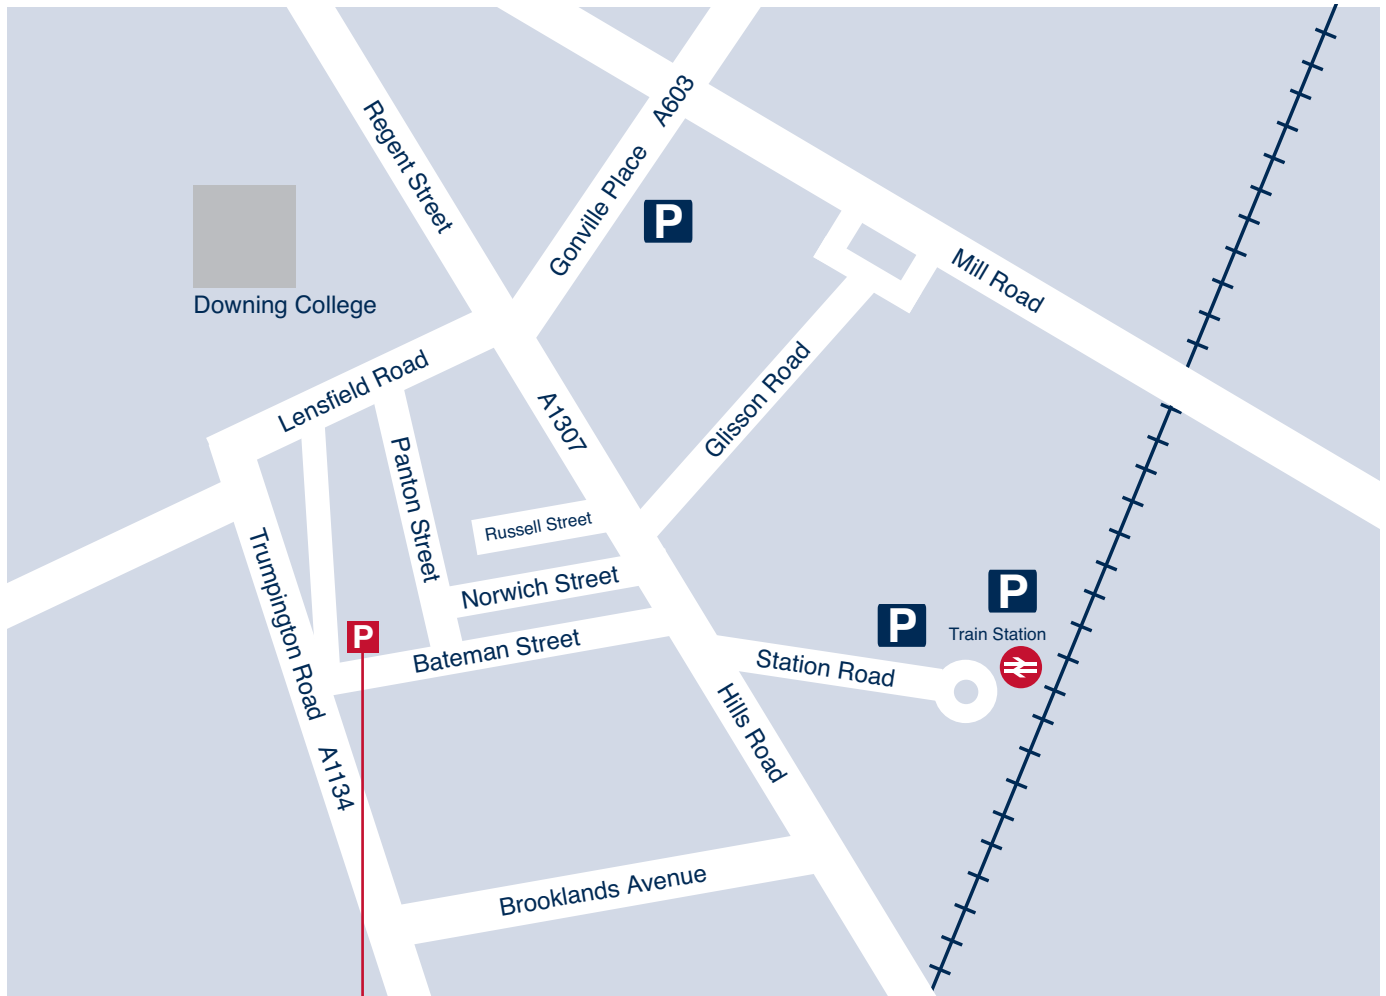

Cambridge office

West Wing, Freemasons Hall
Bateman Street, Cambridge CB2 1NA
Tel +44 (0)1223 345 370

Directions

From the M11 (Junction 11)

- Leave the M11 at Junction 11 (Cambridge - South and A1309).
- Join the A1309 (Hauxton Road) and follow the signs towards Cambridge.
- Hauxton Road becomes High Street.
- High Street becomes Trumpington Road.
- Turn right onto Bateman Street.

From the M11 (Junction 12)

- Leave the M11 at Junction 12 (Cambridge, Sandy and A603).
- Join the A603 (Barton Road) and follow the signs towards Cambridge.
- At the roundabout junction with the A1134, turn right onto The Fen Causeway.
- Pass over the River Cam and turn right onto Trumpington Road.
- Turn left onto Bateman Street

By Train

- Cambridge receives services from London Kings Cross and Liverpool Street stations to Cambridge.
- There is also a frequent service to Stansted Airport.